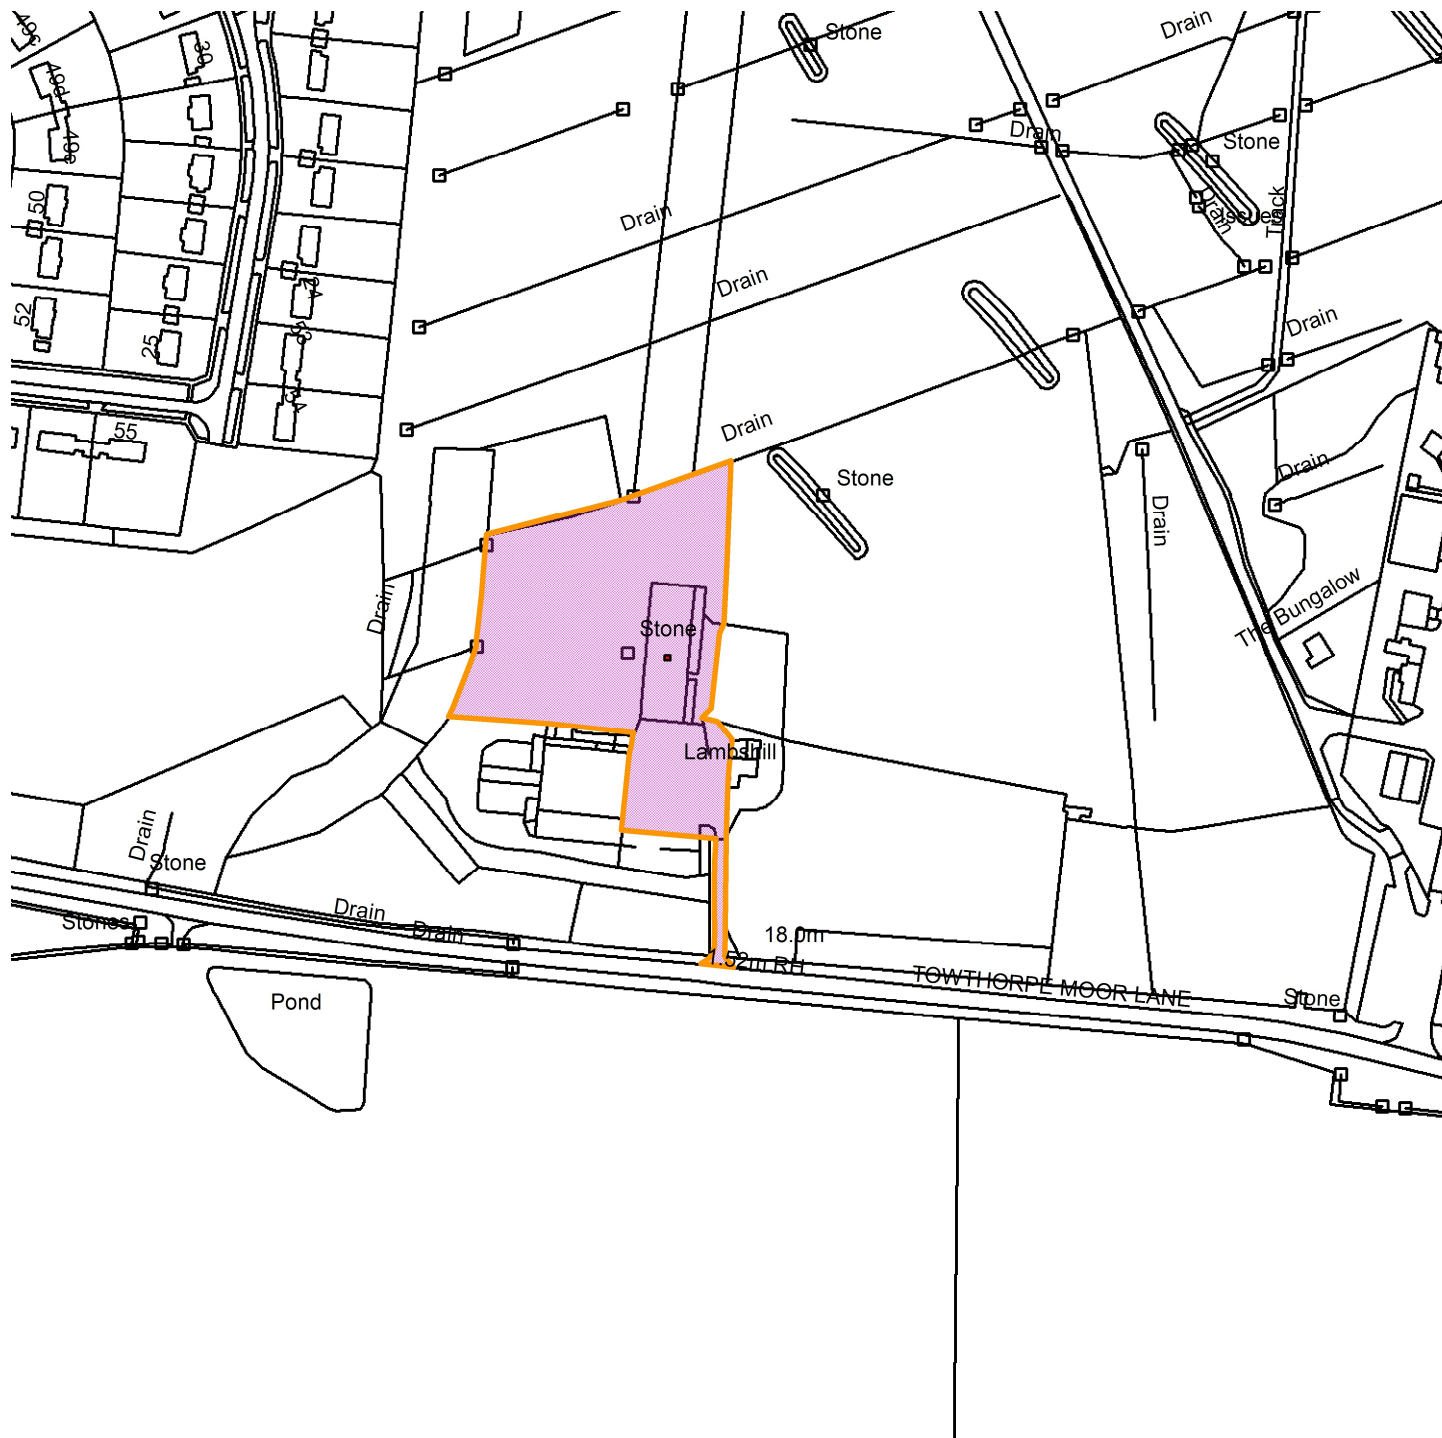

23/02117/FUL

BHE Self Storage, Lambshill, Towthorpe Moor Lane, Strensall YO32 9SR

GIS by ESRI (UK)

Scale : 1:2719

Reproduced from the Ordnance Survey map with the permission of the Controller of Her Majesty's Stationery Office © Crown Copyright 2000.

Unauthorised reproduction infringes Crown Copyright and may lead to prosecution or civil proceedings.

Produced using ESRI (UK)'s MapExplorer 2.0 - <http://www.esriuk.com>

<b>Organisation</b>	City of York Council
<b>Department</b>	Directorate of Place
<b>Comments</b>	Site Location Plan
<b>Date</b>	29 January 2024
<b>SLA Number</b>	Not Set